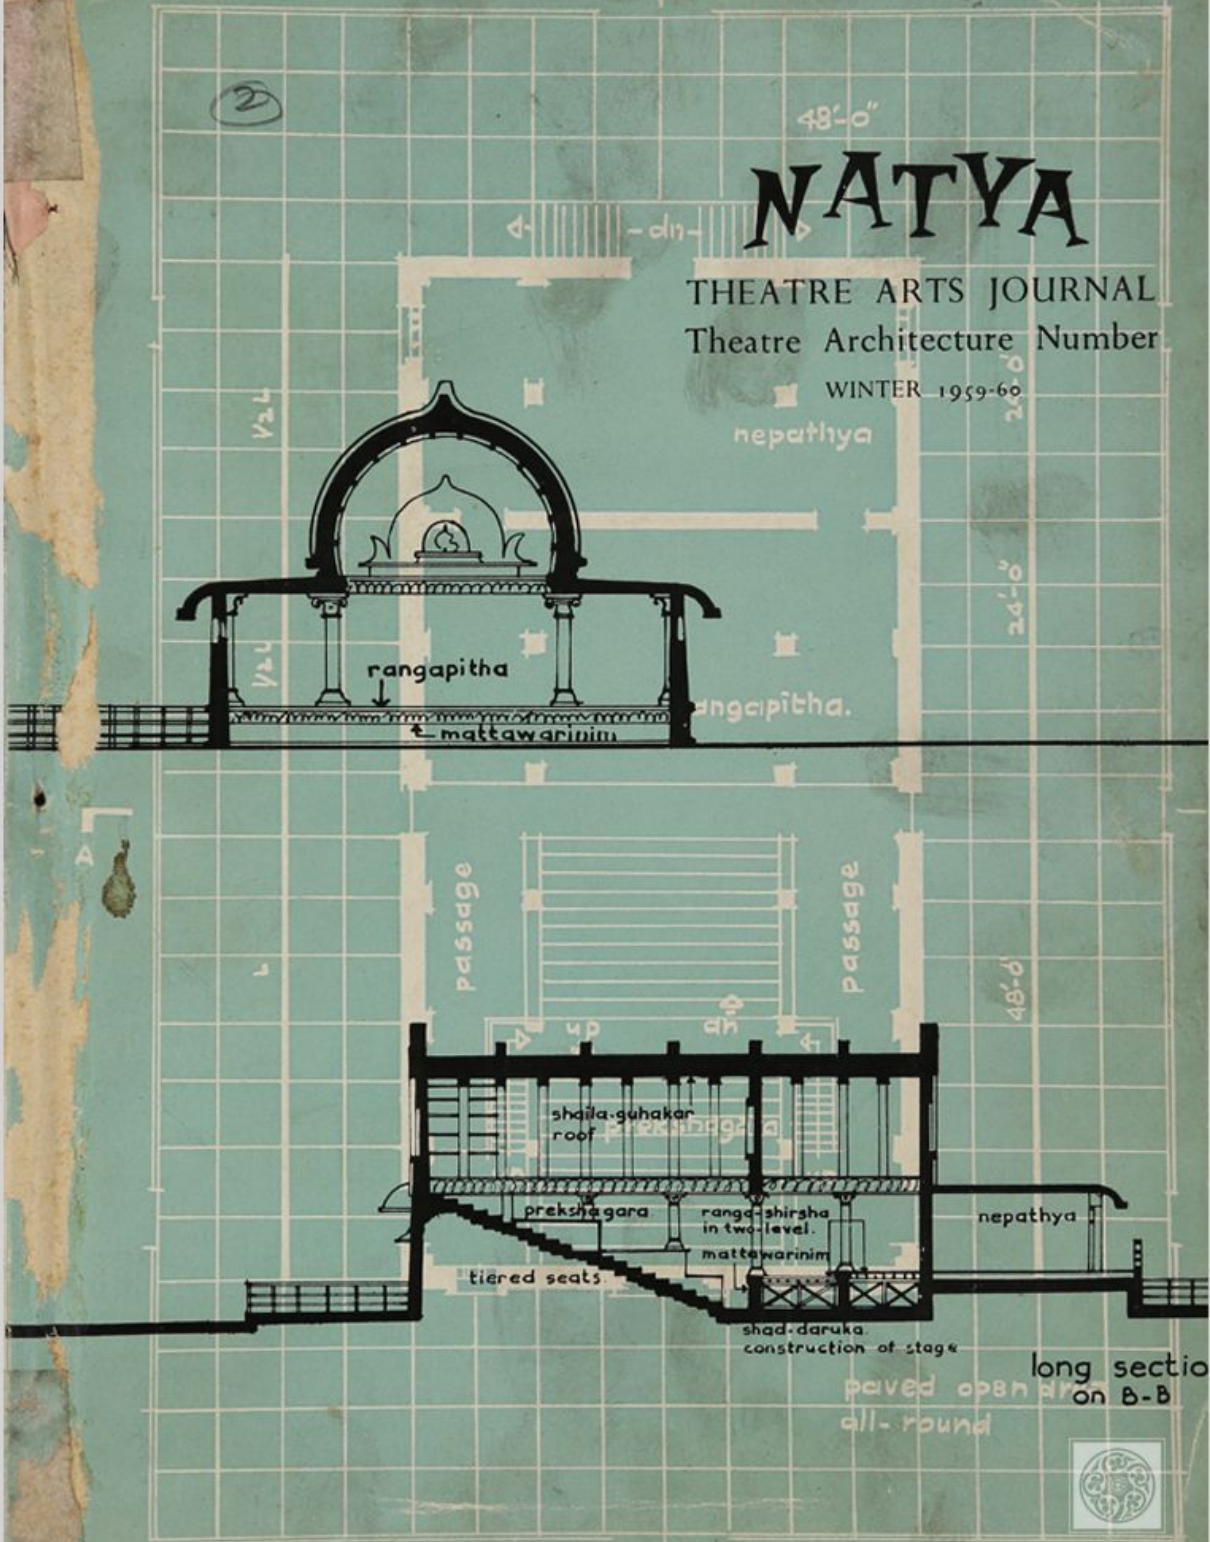

48'-0"

NATYA

THEATRE ARTS JOURNAL
Theatre Architecture Number

WINTER 1959-60

long section
paved open all-round
on B-B

(4) 3

2016.05.0003

1961